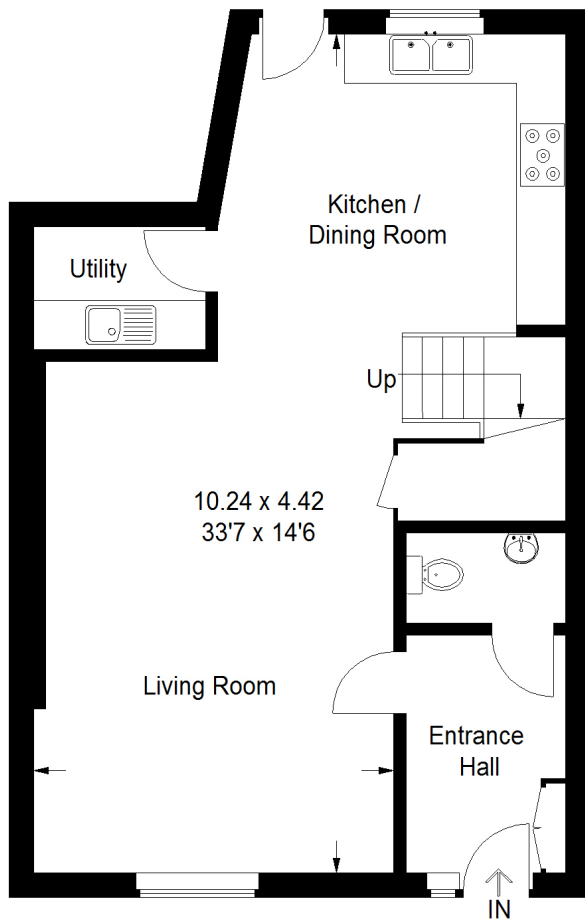

# Quay Cottage

Approximate Gross Internal Area  
123.8 sq m / 1332 sq ft

**Ground Floor**

**First Floor**

Illustration for identification purposes only, measurements are approximate, not to scale.  
FloorplansUsketch.com © 2015 (ID150668)