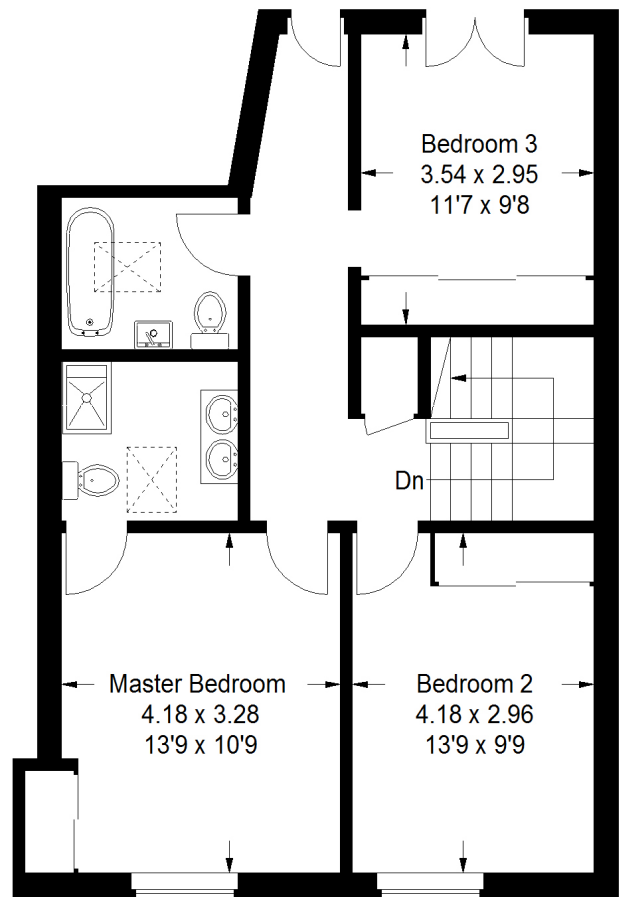

# Quay Cottage

Approximate Gross Internal Area  
123.8 sq m / 1332 sq ft

**Ground Floor**

**First Floor**

Illustration for identification purposes only, measurements are approximate, not to scale.  
FloorplansUsketch.com © 2015 (ID150668)